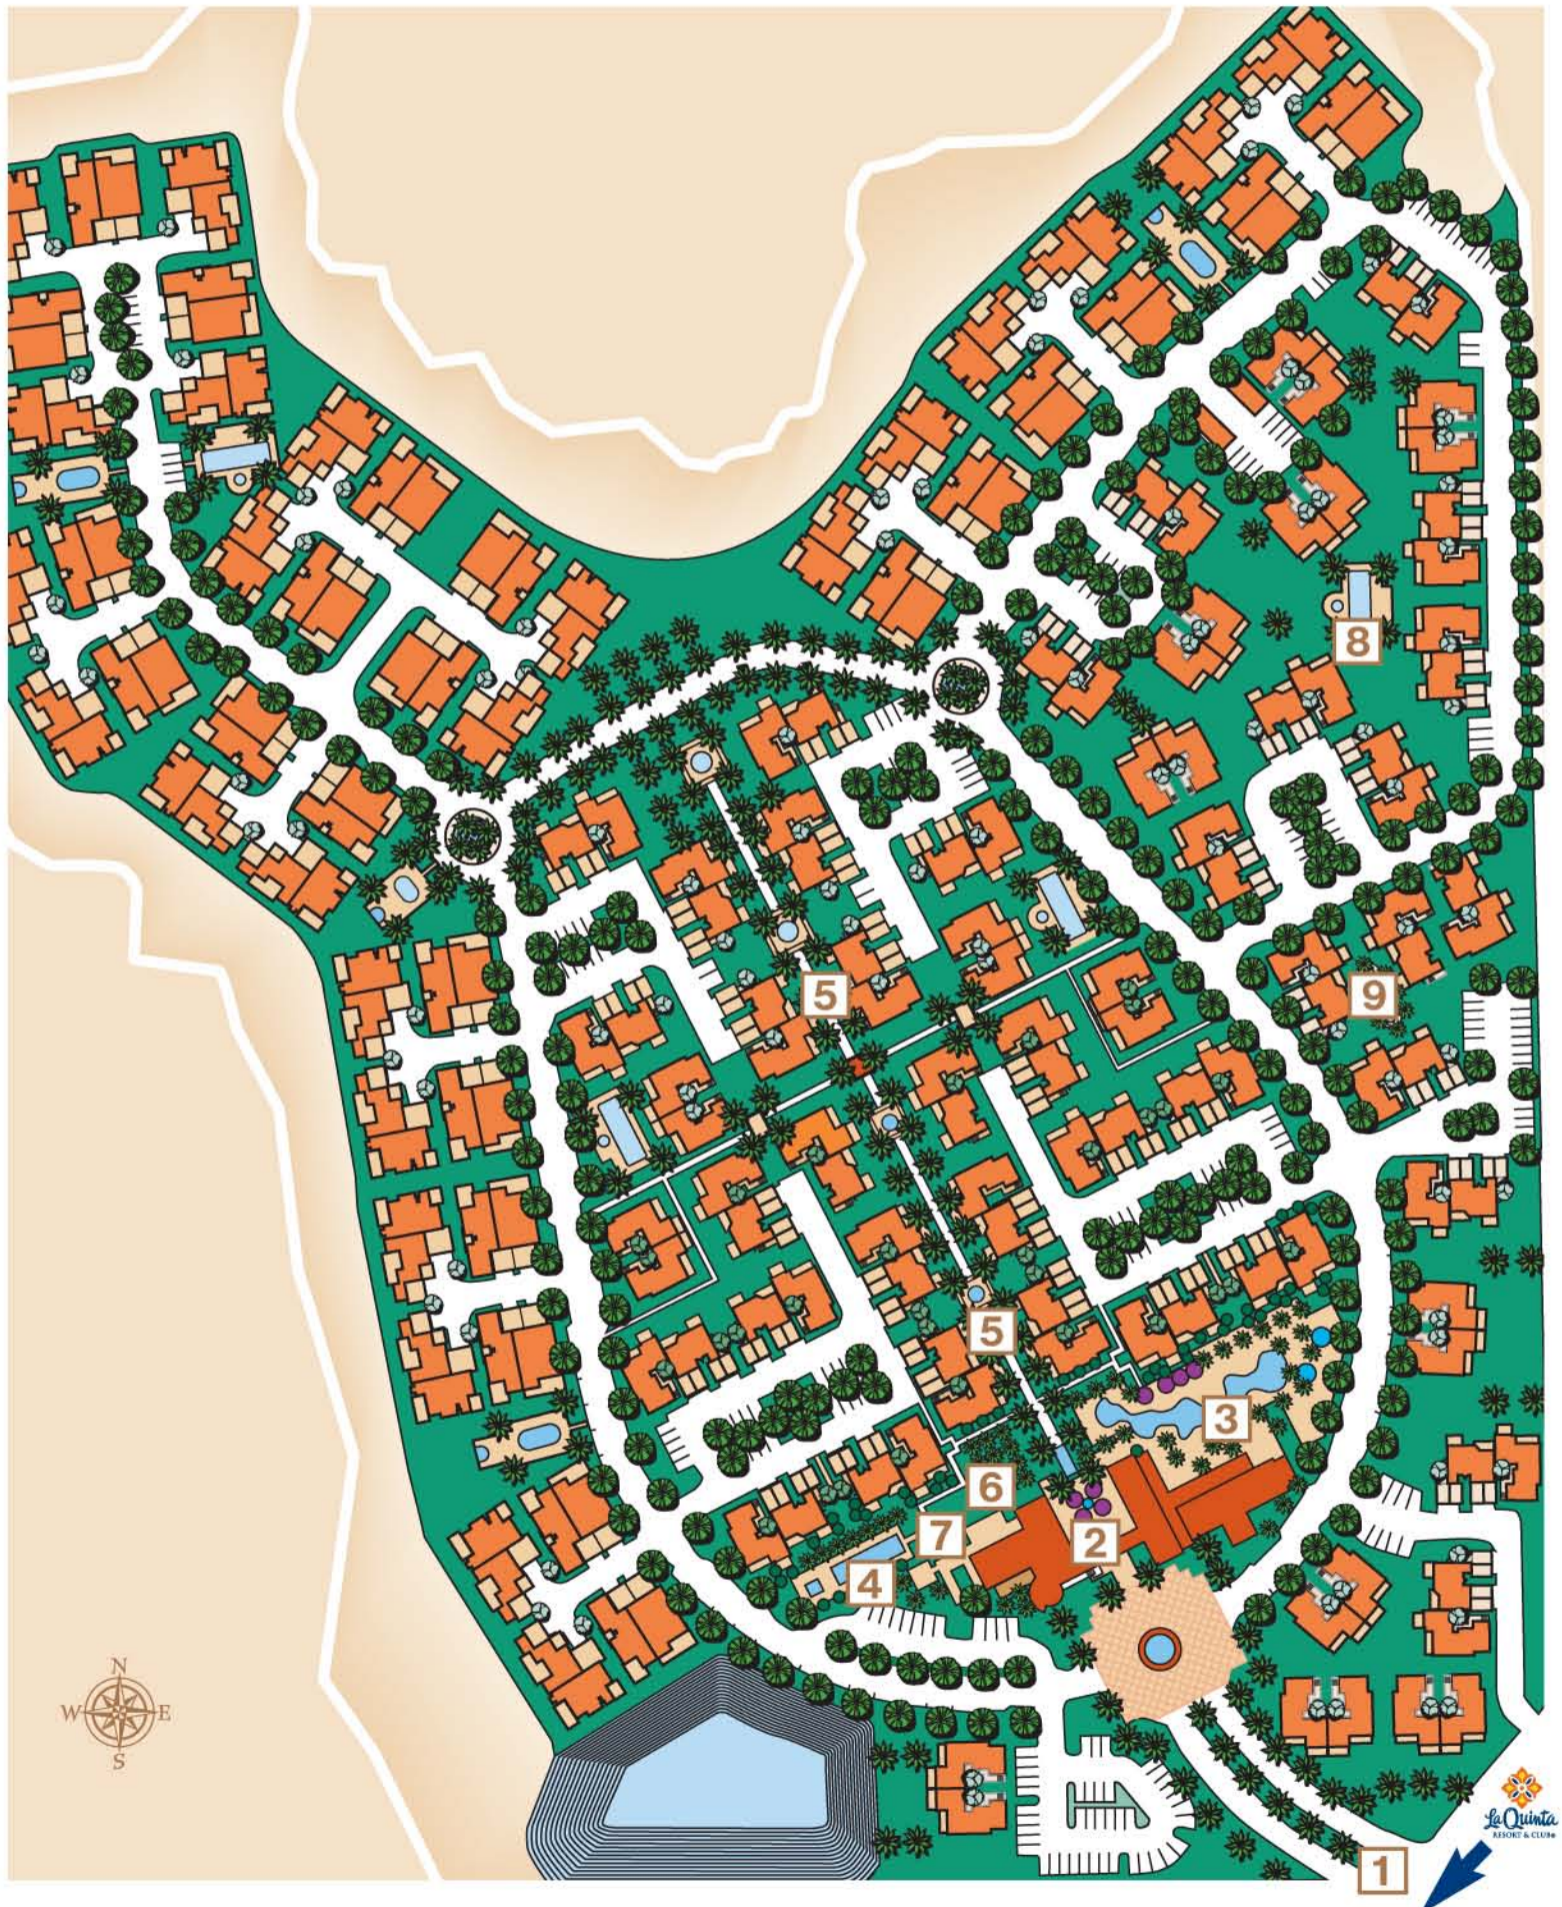

- 1** Main Entrance & Guardhouse  
Two-lane, tree-lined
- 2** Clubhouse  
With Legacy Grill, fitness center,  
outdoor fireplace and lounge area
- 3** Clubhouse Pool Area  
Family pool, spa and kids water  
play area
- 4** Adult Pool & Spa  
Swim laps or just relax, adults only
- 5** Main Paseo  
Lined with lush landscaping, tall palms and  
fountains all the way to the base of the mountain

- 6** Hammock Garden  
Several hammocks strung in a palm tree grove
- 7** Activity Lawn  
For a game of catch or a picnic
- 8** Satellite Pools  
Several intimate pools in gorgeous courtyard  
settings
- 9** Water Features  
21 courtyard fountains grace the property